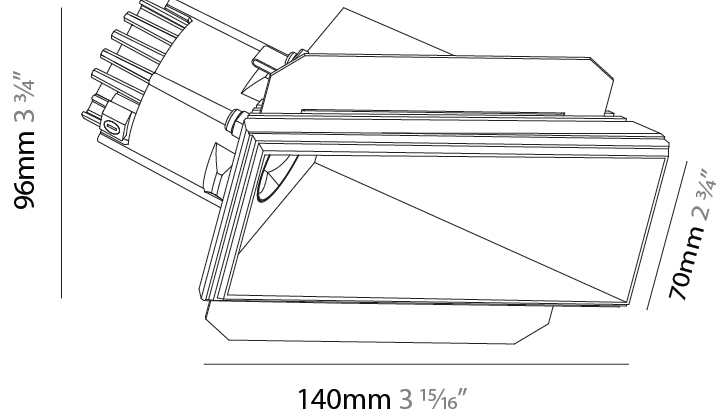

PHYSICAL

Shape: Square
Length (mm): 140
Length (in): 5 1/2
Width (mm): 70
Width (in): 2 3/4
Height (mm): 96
Height (in): 3 3/4
Ceiling Thickness (mm): 10 / 12.5 / 15
Ceiling Thickness (in): 3/8 or 1/2 or 9/16
Min. Recessing Depth (mm): 105
Min. Recessing Depth (in): 4 1/8
Light Distribution: Direct
Weight (kg): 0.528
Diffuser: Lens Pack - No Lens / Opal / Linear Spread Lens / Honeycomb / Spread Lens
Fixture Finish: SSR / BKV / CWI / CRY / HAB / UFT / ITA / RUA / FTG / MYG / LOD / PUS / FRO / FUP / KIA / POP / BLS / SPG / MEY / GOH / GUM / CHC / COM / ABZ / JAG / OBR / MOS / ROR
Fixture Material: Aluminum Die Cast
Cut-out Measurements: 85mm / 3 3/8" x 85mm / 3 3/8"

ELECTRICAL

Lamp Type: LED (Zhaga Standard)
Input Wattage (W): 15
Total Output Wattage (W): 13.6
Dimming: Tri-Mode (Non-Dimming and Phase Dimming (120Vac only) and 0-10V Dimming)
Driver Included: No
Driver Location: Remote
Driver Type: Constant Current - Universal
Driver Class: Class 2
Input Voltage (V): 120 - 277
Constant Current (MA): 400

LED

Color Temperature (°K): 2700 / 3000 / 3500 / 4000
Max. Delivered Lumen (lm): 1333 / 1417 / 1484 / 1497
Nominal Lumen (lm): 1566 / 1665 / 1743 / 1759
CRI: >93 CRI
Lamp Life (hrs): 50000

OPTICAL

Adjustability: Fixed

RATINGS AND CERTIFICATIONS

Certified By: CSA Certified to UL and CSA Standards
IP rating: IP20