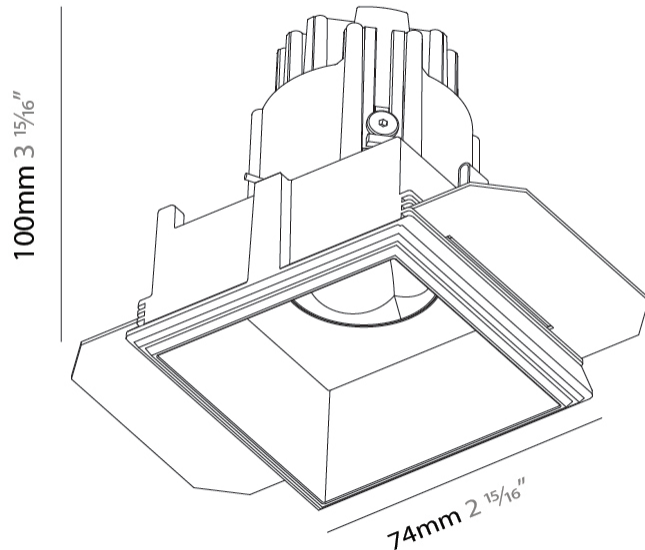

PHYSICAL

Shape: Square
Length (mm): 74
Length (in): 2 ¹⁵/₁₆
Width (mm): 74
Width (in): 2 ¹⁵/₁₆
Height (mm): 100
Height (in): 3 ¹⁵/₁₆
Ceiling Thickness (mm): 10 / 12.5 / 15
Ceiling Thickness (in): 3/8 or 1/2 or 9/16
Min. Recessing Depth (mm): 110
Min. Recessing Depth (in): 4 ⁵/₁₆
Light Distribution: Direct
Weight (kg): 0.412
Diffuser: Lens Pack - No Lens / Opal / Linear Spread Lens / Honeycomb / Spread Lens
Fixture Finish: SSR / BKV / CWI / CRY / HAB / UFT / ITA / RUA / FTG / MYG / LOD / PUS / FRO / FUP / KIA / POP / BLS / SPG / MEY / GOH / GUM / CHC / COM / ABZ / JAG / OBR / MOS / ROR
Fixture Material: Aluminum Die Cast
Cut-out Measurements: 85mm / 3 3/8" x 85mm / 3 3/8"

ELECTRICAL

Lamp Type: LED (Zhaga Standard)
Input Wattage (W): 15
Total Output Wattage (W): 13.6
Dimming: Tri-Mode (Non-Dimming and Phase Dimming (120Vac only) and 0-10V Dimming)
Driver Included: No
Driver Location: Remote
Driver Type: Constant Current - Universal
Driver Class: Class 2
Input Voltage (V): 120 - 277
Constant Current (MA): 400

LED

Color Temperature (°K): 2700 / 3000 / 3500 / 4000
Max. Delivered Lumen (lm): 1408 / 1497 / 1567 / 1582
Nominal Lumen (lm): 1566 / 1665 / 1743 / 1759
CRI: >93 CRI
Lamp Life (hrs): 50000

OPTICAL

Adjustability: Fixed

RATINGS AND CERTIFICATIONS

Certified By: CSA Certified to UL and CSA Standards
IP rating: IP20